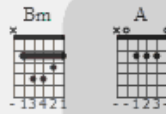

# Livin' On The Edge

Aerosmith

Get A Grip

Guitarra / Electric Guitar

Dropped D  
⑥ = D

♩ = 85

1 *f*

2